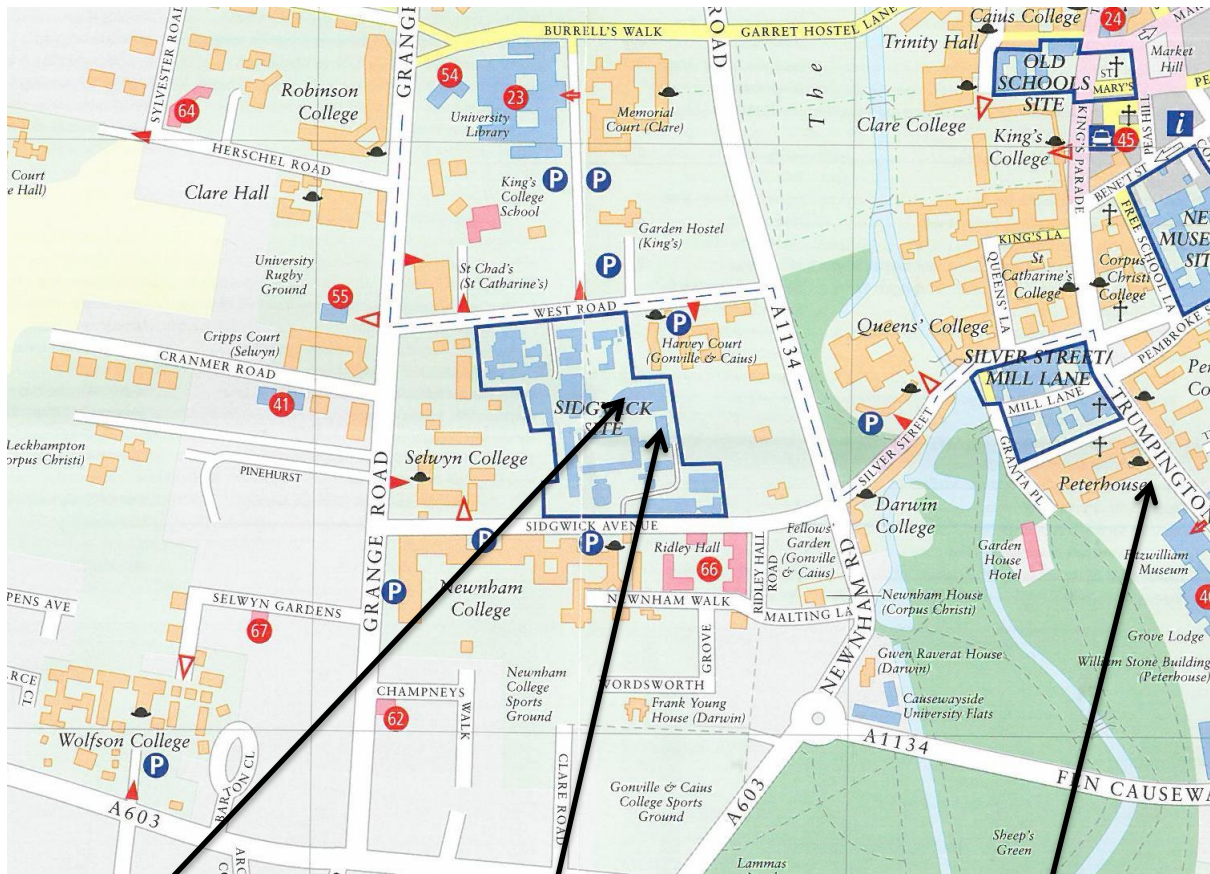

Research into Practice Conference

The Butler Trust and the Institute of Criminology (University of Cambridge)

Date: 7 September 2016

Conference Map

Faculty of Law
(Main Conference)

Institute of Criminology

Peterhouse
(Conference Dinner)
for reserved guests only

Map of the Sidgwick Site

Please note that there is limited Pay & Display parking in West Road and Sidgwick Avenue but no parking on the Sidgwick Site.

There is a Park & Ride Site in Madingley Road and the Uni4 bus stops in West Road.