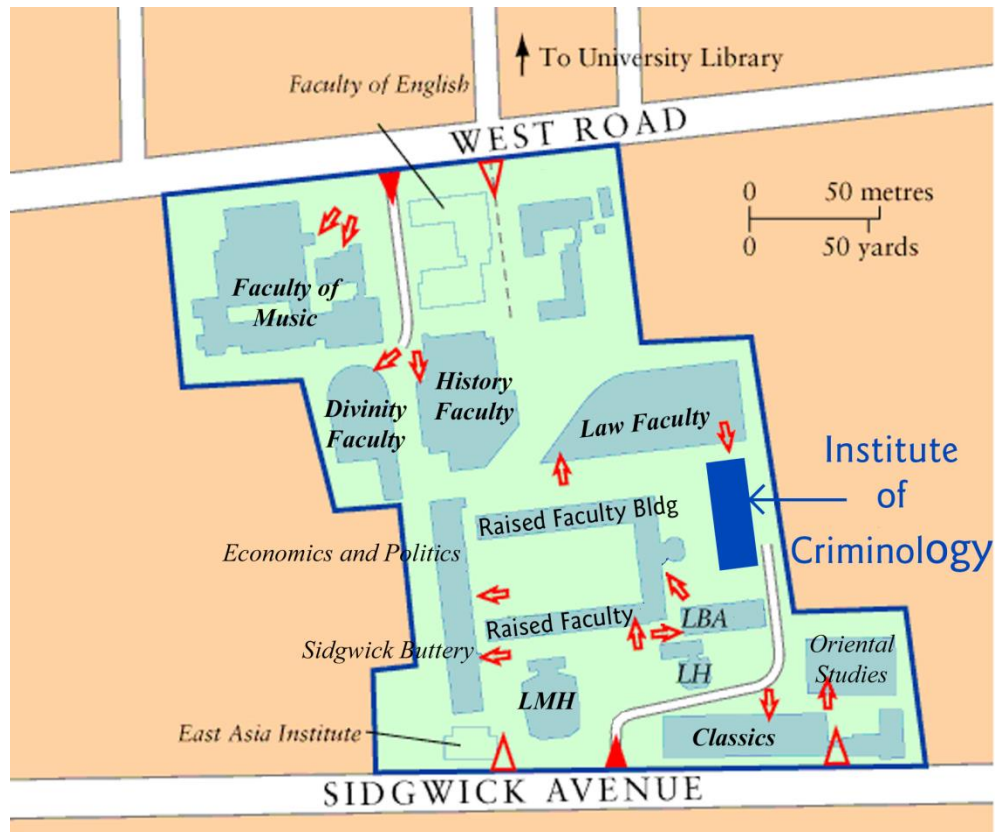

Research into Practice Conference

The Butler Trust and the Institute of Criminology (University of Cambridge)

Date: 7 September 2016

Conference Map

Faculty of Law
(Main Conference)

Institute of Criminology

Peterhouse
(Conference Dinner)
for reserved guests only

Map of the Sidgwick Site

Please note that there is limited Pay & Display parking in West Road and Sidgwick Avenue but no parking on the Sidgwick Site.

There is a Park & Ride Site in Madingley Road and the Uni4 bus stops in West Road.