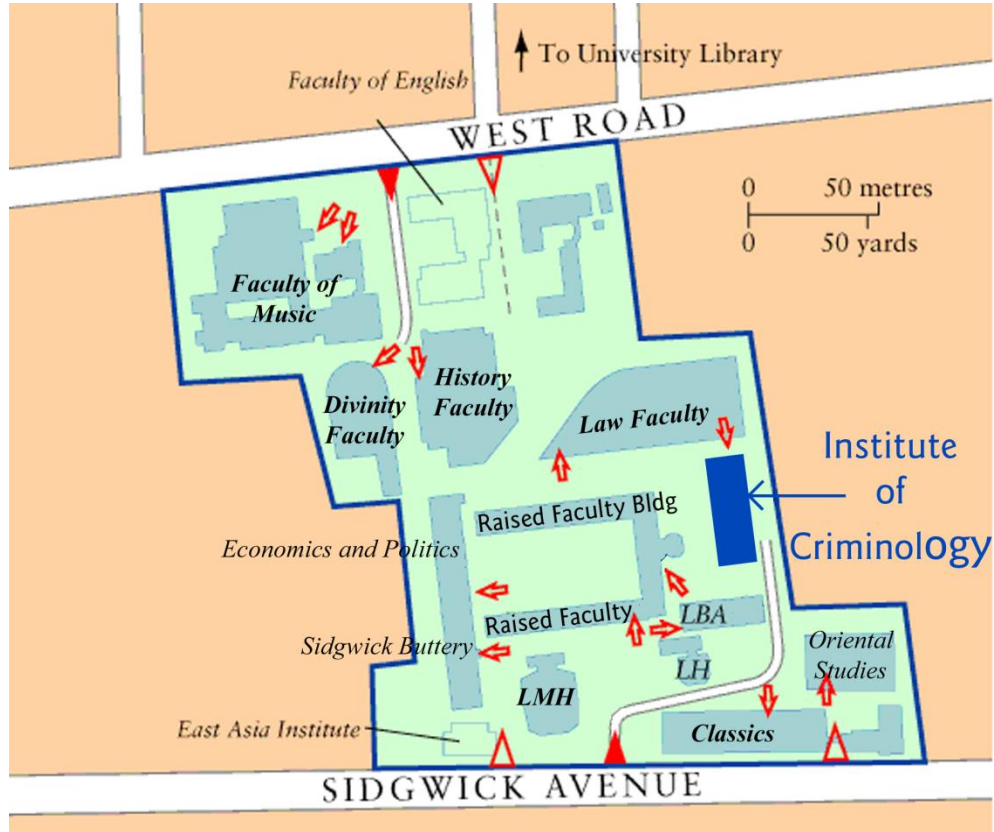

CAMBRIDGE Police Executive Programme

12th International Conference on Evidence Based Policing, 8 - 10 July 2019

Faculty of Law, Sidgwick Site, Cambridge CB3 9DZ

Conference Map

Wolfson College
(Conference Dinner)

Robinson College
(Alumni Dinner)

Faculty of Law
(Main Conference)

Map of the Sidgwick Site

Please note that there is limited Pay & Display parking in West Road and Sidgwick Avenue but no parking on the Sidgwick Site.

There is a Park & Ride Site in Madingley Road and the U bus stops in West Road.