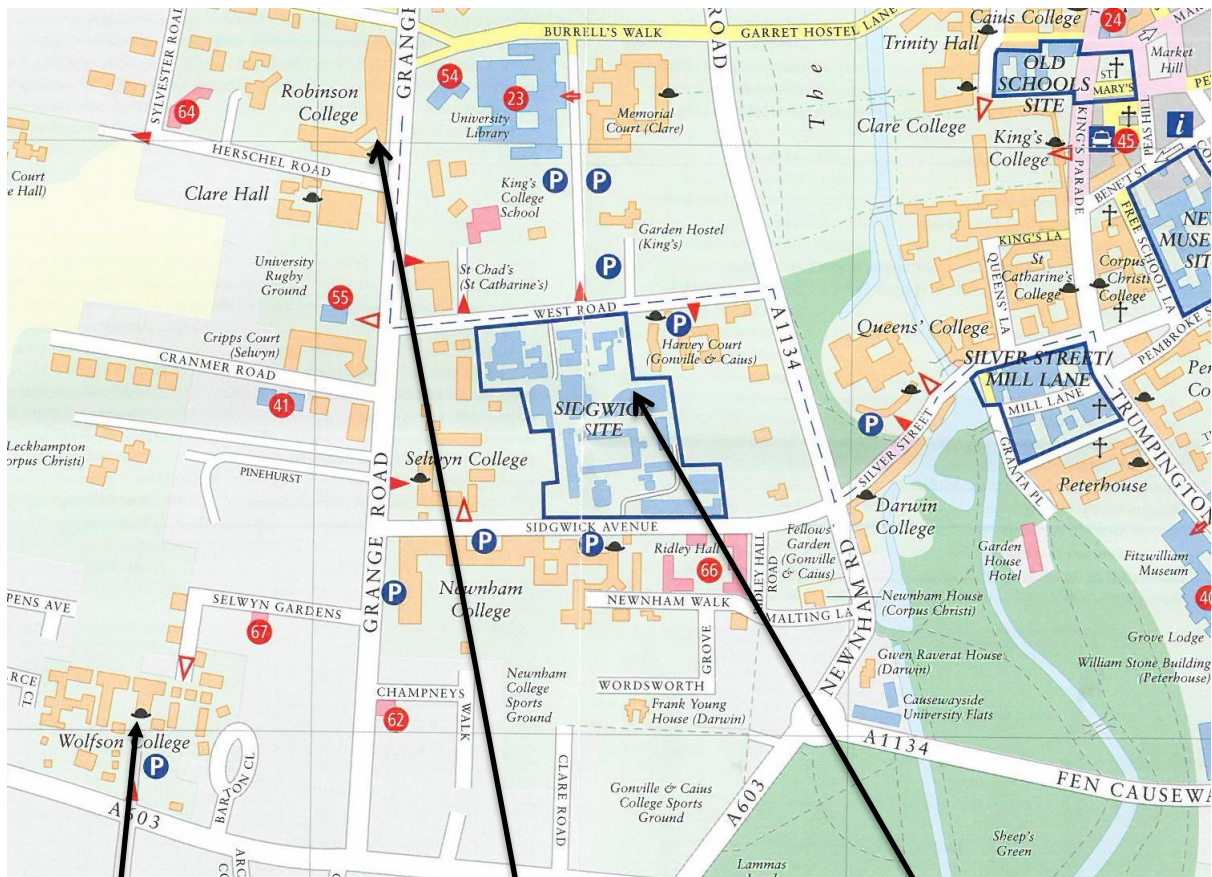

CAMBRIDGE Police Executive Programme

12th International Conference on Evidence Based Policing, 8 - 10 July 2019

Faculty of Law, Sidgwick Site, Cambridge CB3 9DZ

Conference Map

Wolfson College
(Conference Dinner)

Robinson College
(Alumni Dinner)

Faculty of Law
(Main Conference)

Map of the Sidgwick Site

Please note that there is limited Pay & Display parking in West Road and Sidgwick Avenue but no parking on the Sidgwick Site.

There is a Park & Ride Site in Madingley Road and the U bus stops in West Road.