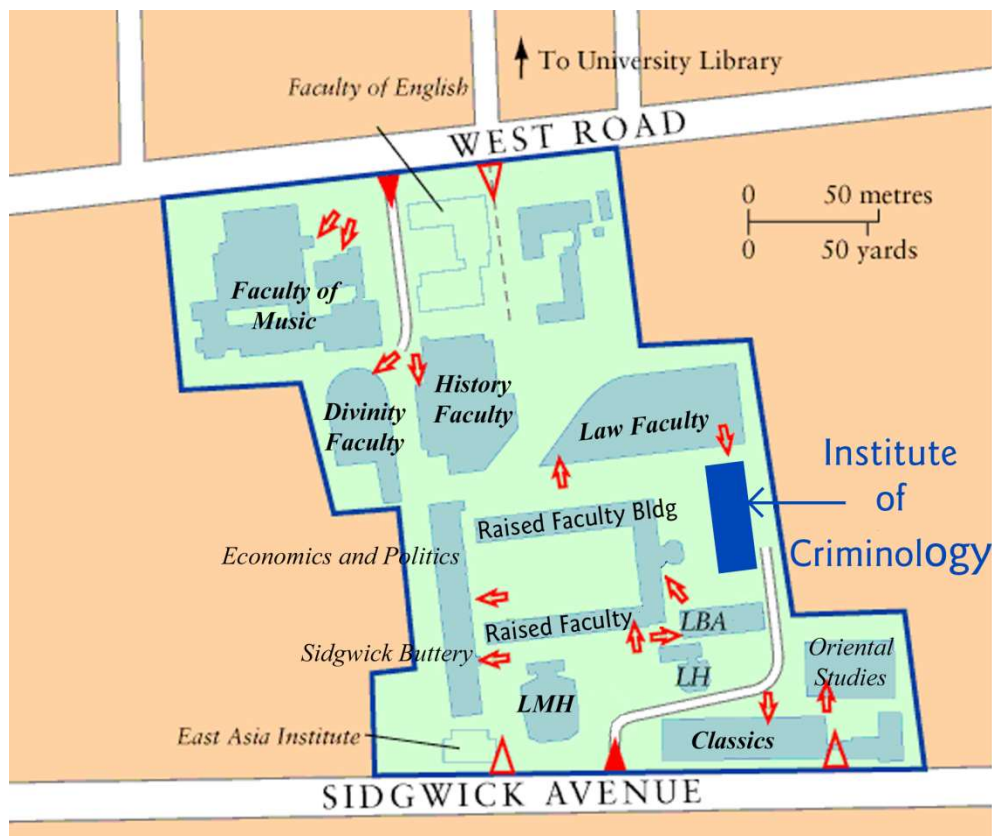

## Conference Map

Faculty of Law  
(Main Conference)

Queens' College  
(Conference Dinner)

King's College  
(Alumni Dinner)

## Map of the Sidgwick Site

Please note that there is limited Pay & Display parking in West Road and Sidgwick Avenue but no parking on the Sidgwick Site.

There is a Park & Ride Site in Madingley Road and the Uni4 bus stops in West Road.