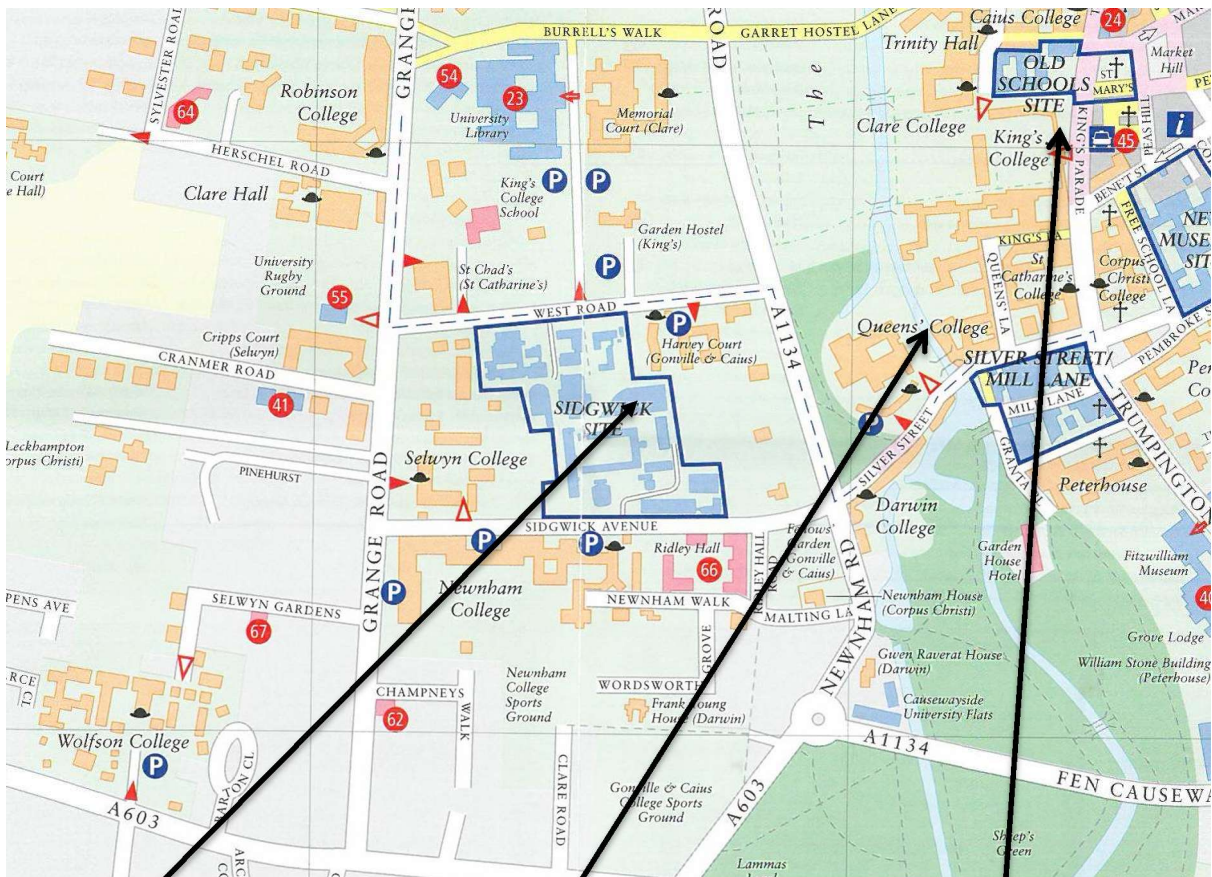

# CAMBRIDGE

Police Executive Programme

11th International Conference on Evidence Based Policing 9 -11 July 2018

Faculty of Law, Sidgwick Site, Cambridge CB3 9DZ

## Conference Map

Faculty of Law  
(Main Conference)

Queens' College  
(Conference Dinner)

King's College  
(Alumni Dinner)

## Map of the Sidgwick Site

Please note that there is limited Pay & Display parking in West Road and Sidgwick Avenue but no parking on the Sidgwick Site.

There is a Park & Ride Site in Madingley Road and the Uni4 bus stops in West Road.